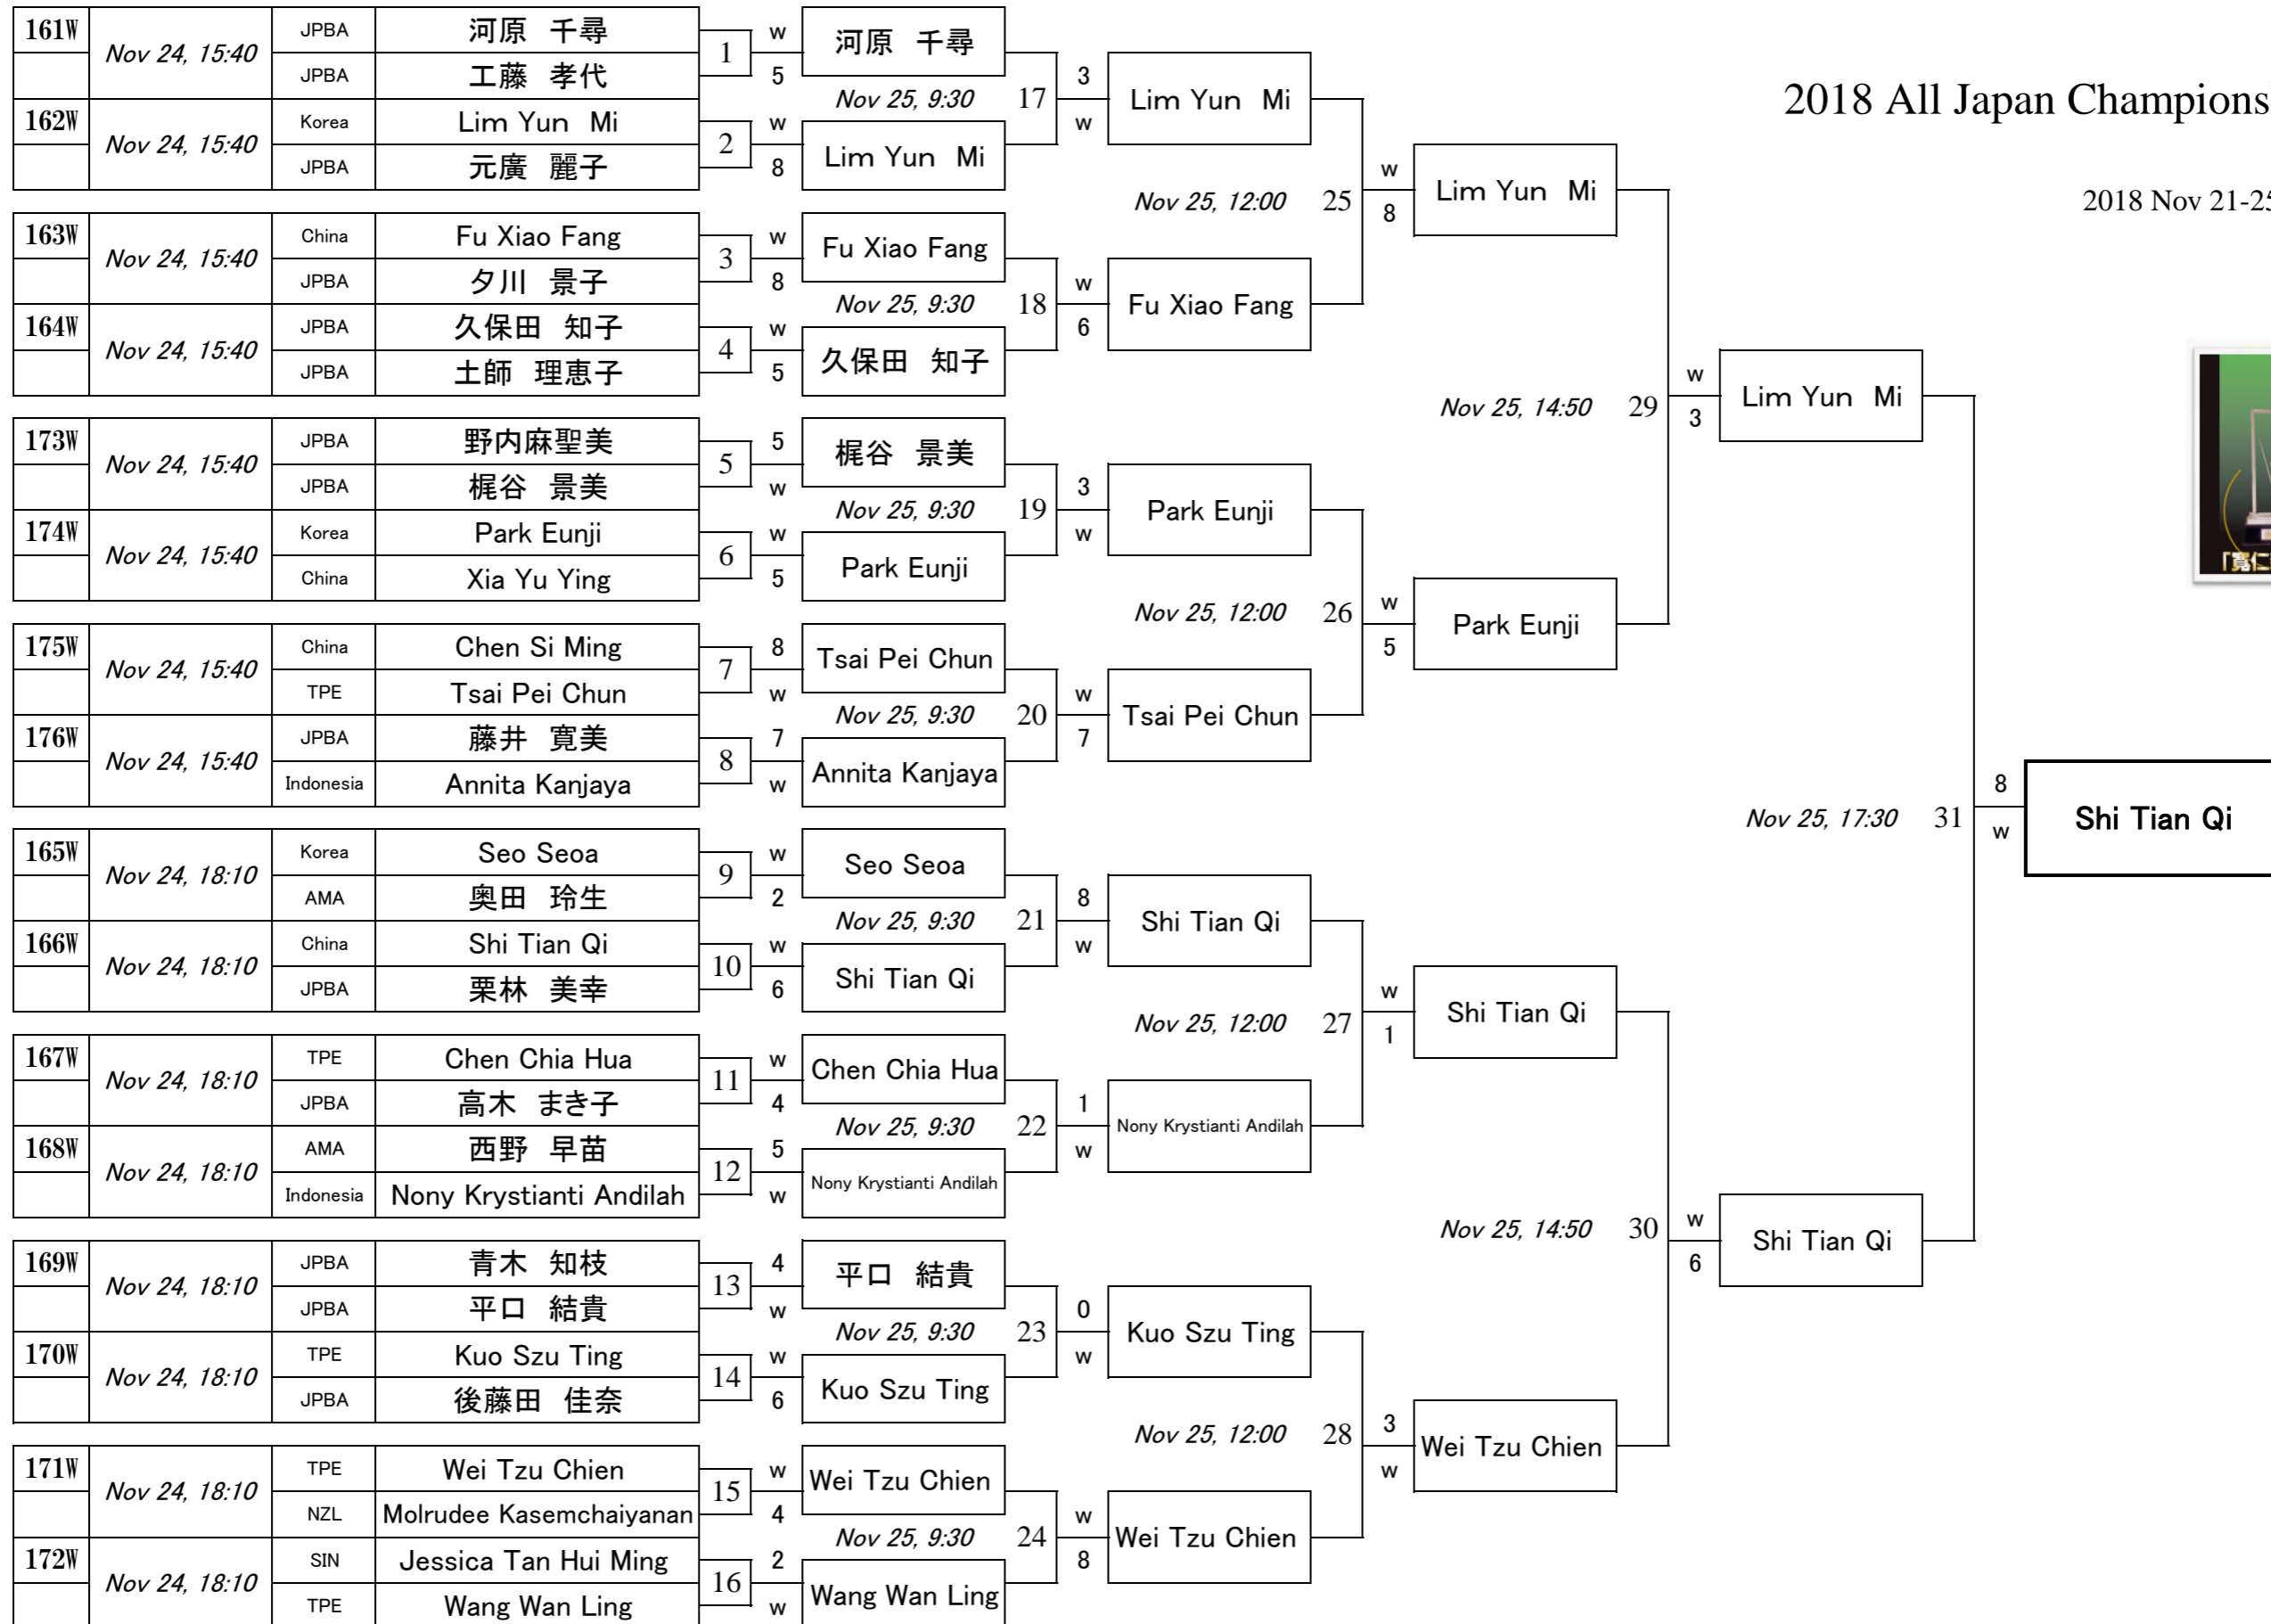

Last 32

Last 16

Last 8

Semi-final

Final

2018 All Japan Championship : **Women**

2018 Nov 21-25 / Arcaic hall OCT

9-ball / Race to 9

Last 32

Last 16

Last 8

Semi-final

Final

Nov 25, 17:30 31 w 8 Shi Tian Qi

Nov 25, 14:50 30 w 6 Shi Tian Qi

Nov 25, 12:00 27 w 1 Shi Tian Qi